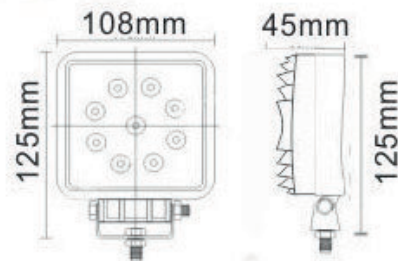

# VSWD-WL602 Worklamp

**R10**

Part Number	Description
VSWD-WL602-F	27W SQR LAMP - FLOOD BEAM

<b>Lumens</b>	1400	<b>Approvals</b>	ECE R10, UKCA
<b>Voltage</b>	12-80v	<b>IP Rating</b>	IP67
<b>LEDs</b>	9 LEDs	<b>Beam Pattern</b>	Flood
<b>Mounting</b>	Bracket Mounting	<b>Additional Features</b>	
<b>Dimensions</b>	See Above	<b>Box Qty</b>	30
<b>Housing Material</b>	Aluminium	<b>Lens Material</b>	PMMA